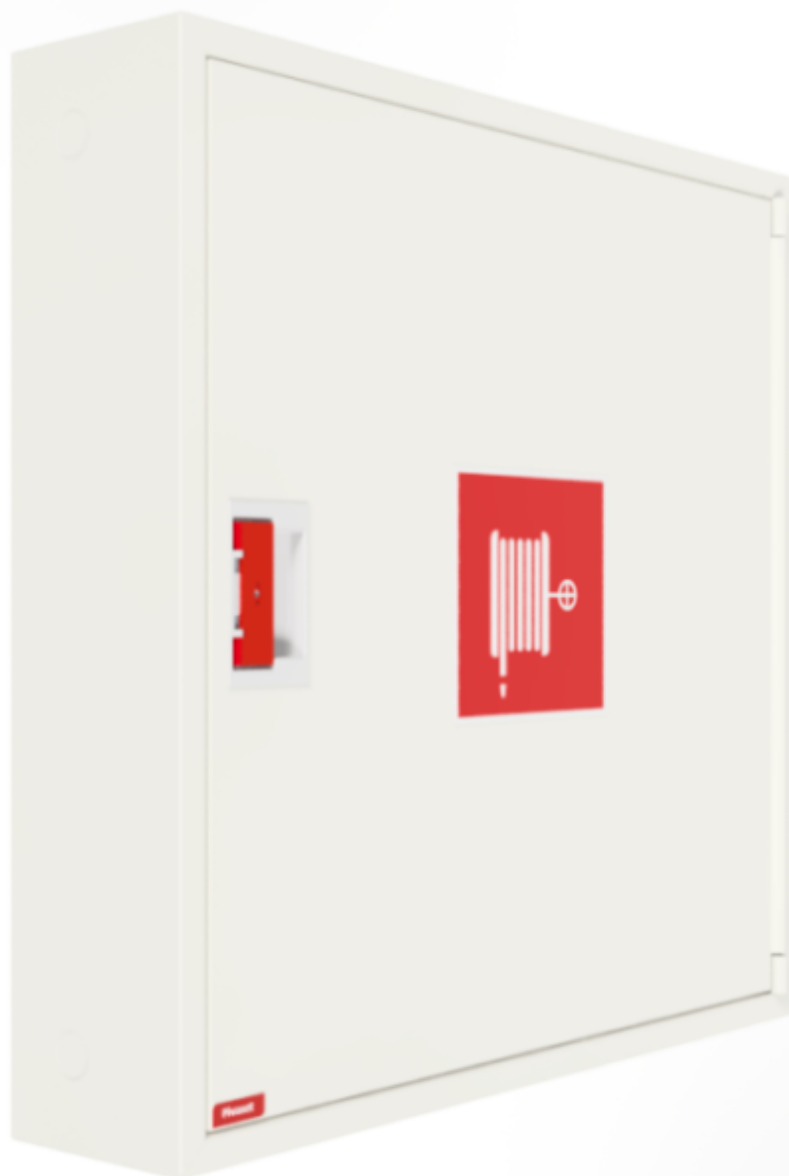

PV-182 19mm/30m valk. * - Pikapalopostikaappi

PV-182 19mm/30m valk. * - Pikapalopostikaappi

Kapea pikapaloposti soveltuu hyvin ahtaisiin paikkoihin, kuten esimerkiksi käytäville. Pintamallin kaappi voidaan kokonaan tai osittain upottaa haluttuun syvyyteen käyttämällä erillistä upotuskehystä. Our fire hydrants are produced in Finland in accordance with standard EN 671-1:2012. Pivaset's basic model fire hydrant cabinets and hose reels, up to 30 meters, are CE-marked. These cabinets and reels are made of epoxy powder-coated steel sheeting, 1.25 mm thick for the fire hydrant cabinets and 1 mm thick for the hose reels. The reels are consistently painted red. Cabinets are available in three standard colors: white, grey, and red, with other colors available by special order. All cabinets feature a welded structural back wall and reinforced doors with adjustable steel hinges. The door is equipped with a special lock including a breakable lock protector. Doors open 180 degrees to allow free functioning of a hose reel installed on the door. The reel hubs are specially brass-molded and tested. Fire hydrant hoses comply with standard EN 694 and feature lightweight polyester weave reinforcement. The lightweight hoses operate at 1.2 MPa with a burst pressure of 9 MPa (+20C). Alternatively, fire hydrant cabinets can be equipped with a nitrile/PVC hose operating at 1.2 MPa with a burst pressure of 4 MPa (+20C). (Please refer to the product stats to confirm the assembled hose). While lightweight, the hose is not recommended for continuous use in cleaning heavily worn floor surfaces. A hose/nozzle holder prevents the hose from getting caught between the door. All cabinet models come with a spring-reinforced feed hose and include a direct/fog nozzle and 1 shut-off valve for fire hydrant cabinets