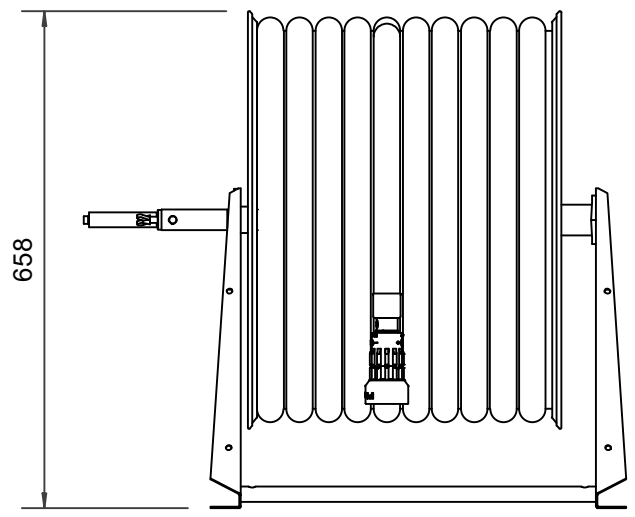

## PV-60 Kela 550/400 ilman letkuyhd. - Letkukela, raskas mall

These reels are versatile and designed to withstand tough conditions, making them suitable for various demanding applications where a robust water supply is needed. Heavy-duty water or washing reels find application in various settings:

### Ominaisuudet

LVI-numero	2956300
EN 671-1 / 2012 hyväksytty	ei
Korkeus (mm)	550
Leveys (mm)	550
Syvyys (mm)	600

6 5 4 3 2 1

D  
C  
B  
A

D  
C  
B  
A

6 5 4 3 2 1

PV-60_Dimensional_Drawing	
Luottamuksellinen Confidential Property of PIVASET OY, Leppävirta, Finland. Not to be handed over to, copied or used by third party. Two- or three dimensional reproduction of contents to be authorized by PIVASET OY.	
6.2.2025	