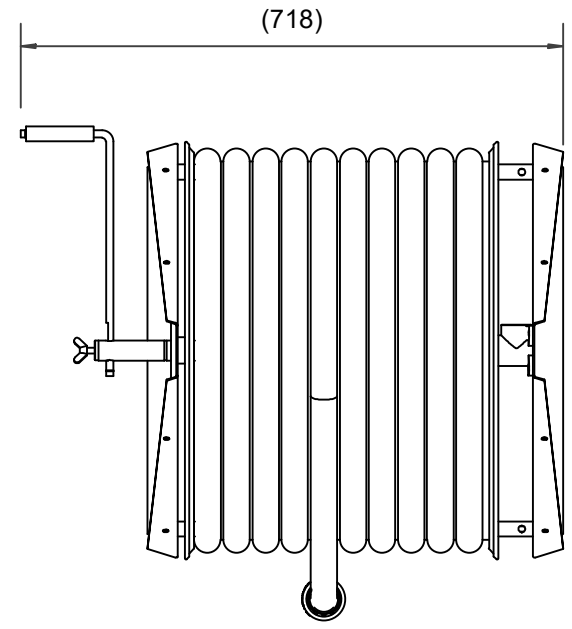

### Ominaisuudet

LVI-numero	2956300
EN 671-1 / 2012 hyväksytty	ei
Korkeus (mm)	550
Leveys (mm)	550
Syvyys (mm)	600

6 5 4 3 2 1

D  
C  
B  
A

D  
C  
B  
A

6 5 4 3 2 1

PV-60_Dimensional_Drawing	
Luottamuksellinen Confidential Property of PIVASET OY, Leppävirta, Finland. Not to be handed over to, copied or used by third party. Two- or three dimensional reproduction of contents to be authorized by PIVASET OY.	
6.2.2025	