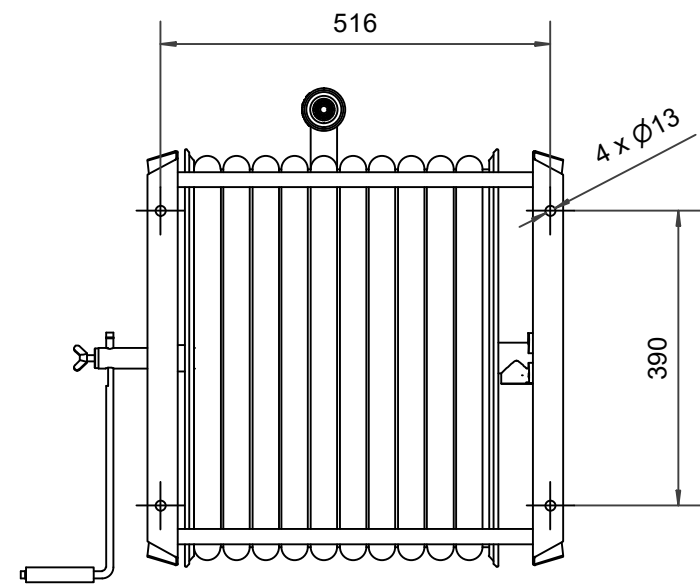

### Ominaisuudet

LVI-numero	2956300
EN 671-1 / 2012 hyväksytty	ei
Korkeus (mm)	550
Leveys (mm)	550
Syvyys (mm)	600

6 5 4 3 2 1

D  
C  
B  
A

D  
C  
B  
A

6 5 4 3 2 1

PV-60_Dimensional_Drawing	
Luottamuksellinen Confidential Property of PIVASET OY, Leppävirta, Finland. Not to be handed over to, copied or used by third party. Two- or three dimensional reproduction of contents to be authorized by PIVASET OY.	
6.2.2025	