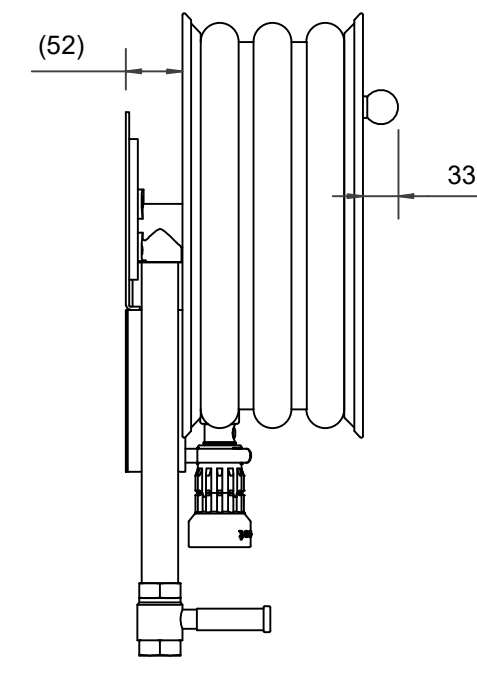

PV-22 Minikela 390/150, valk, ilman letkuyhd. - Kastelukela

PV-22 Minikela 390/150, valk, ilman letkuyhd. - Kastelukela

Very small steel-framed hose reel. Equipped with a wall mounting bracket, hose guide, 1 shut-off valve, connecting hose, and rewinding knob. Reel with 19 mm fire hydrant hose has a direct/fog nozzle, and reel with 16 mm watering hose has a watering pistol. Maximum hose sizes 12 mm/ 30 m, 16 mm / 25 m tai 19 mm / 20 m

6 5 4 3 2 1

D

C

B

A

Dimension	
Reel	D
Reel 390/100	(205) mm
Reel 390/150	(255) mm

Pivaset

PV-22_Dimensional_Drawing