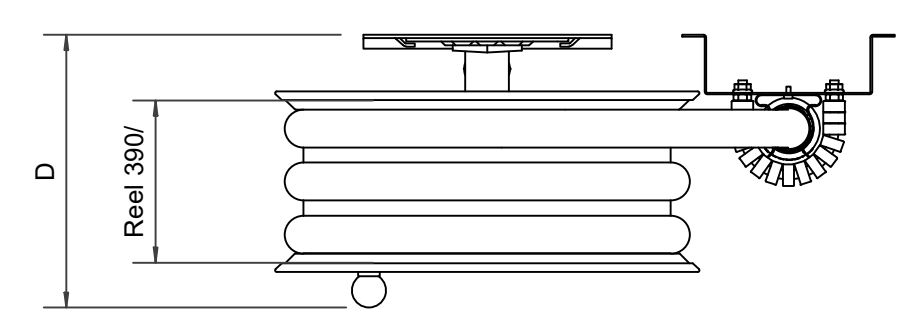

PV-22 Minikela 390/150, valk, ilman letkuyhd. - Kastelukela

PV-22 Minikela 390/150, valk, ilman letkuyhd. - Kastelukela

Very small steel-framed hose reel. Equipped with a wall mounting bracket, hose guide, 1 shut-off valve, connecting hose, and rewinding knob. Reel with 19 mm fire hydrant hose has a direct/fog nozzle, and reel with 16 mm watering hose has a watering pistol. Maximum hose sizes 12 mm/ 30 m, 16 mm / 25 m tai 19 mm / 20 m

6 5 4 3 2 1

D

C

B

A

Dimension	
Reel	D
Reel 390/100	(205) mm
Reel 390/150	(255) mm

Pivaset

PV-22_Dimensional_Drawing