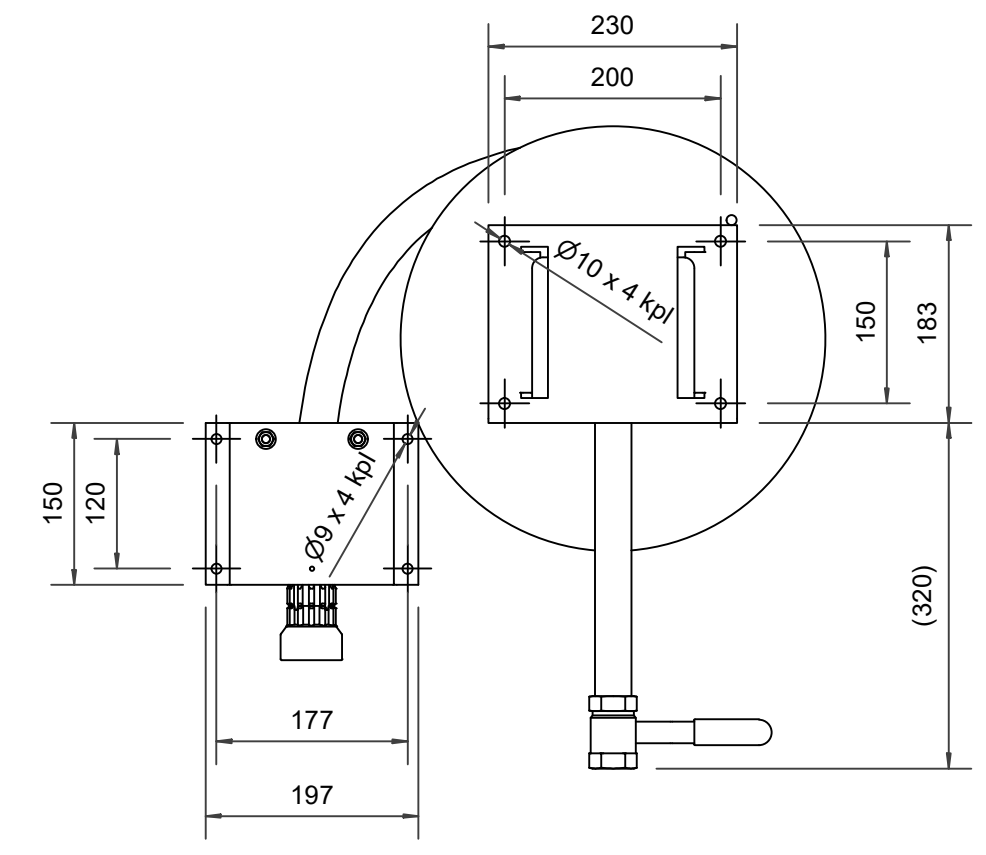

PV-22 Minikela 390/150, valk, ilman letkuyhd. - Kastelukela

PV-22 Minikela 390/150, valk, ilman letkuyhd. - Kastelukela

Very small steel-framed hose reel. Equipped with a wall mounting bracket, hose guide, 1 shut-off valve, connecting hose, and rewinding knob. Reel with 19 mm fire hydrant hose has a direct/fog nozzle, and reel with 16 mm watering hose has a watering pistol. Maximum hose sizes 12 mm/ 30 m, 16 mm / 25 m tai 19 mm / 20 m

6 5 4 3 2 1

D

C

B

A

Dimension	
Reel	D
Reel 390/100	(205) mm
Reel 390/150	(255) mm

Pivaset

PV-22_Dimensional_Drawing