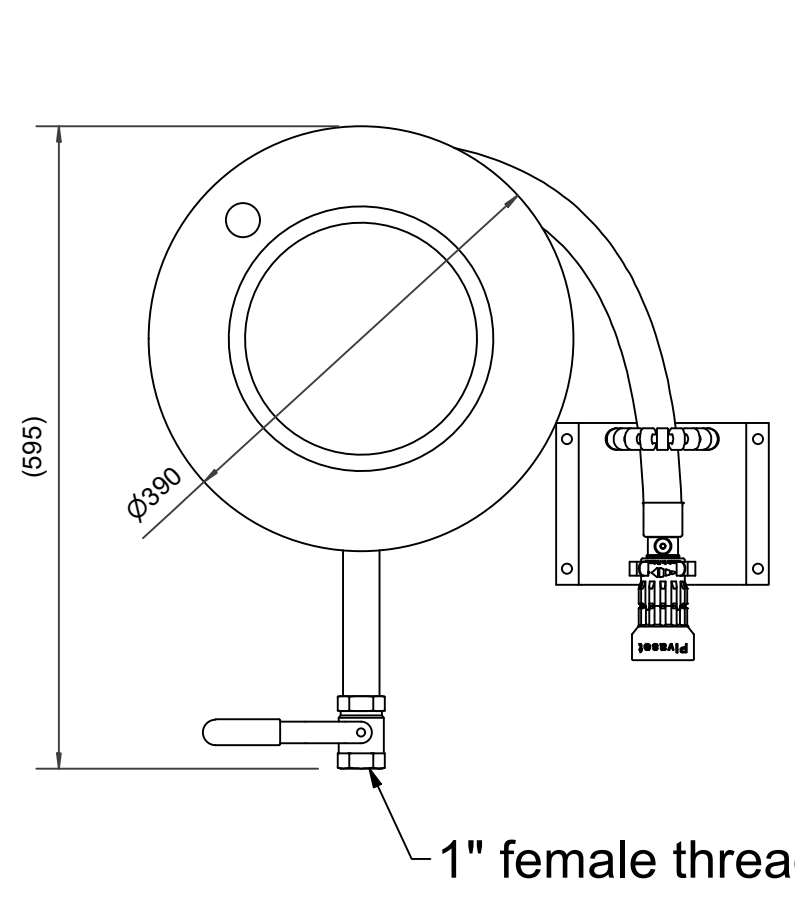

PV-22 Minikela 390/150, valk, ilman letkuyhd. - Kastelukela

PV-22 Minikela 390/150, valk, ilman letkuyhd. - Kastelukela

Very small steel-framed hose reel. Equipped with a wall mounting bracket, hose guide, 1 shut-off valve, connecting hose, and rewinding knob. Reel with 19 mm fire hydrant hose has a direct/fog nozzle, and reel with 16 mm watering hose has a watering pistol. Maximum hose sizes 12 mm/ 30 m, 16 mm / 25 m tai 19 mm / 20 m

6 5 4 3 2 1

D

C

B

A

Dimension	
Reel	D
Reel 390/100	(205) mm
Reel 390/150	(255) mm

Pivaset

PV-22_Dimensional_Drawing