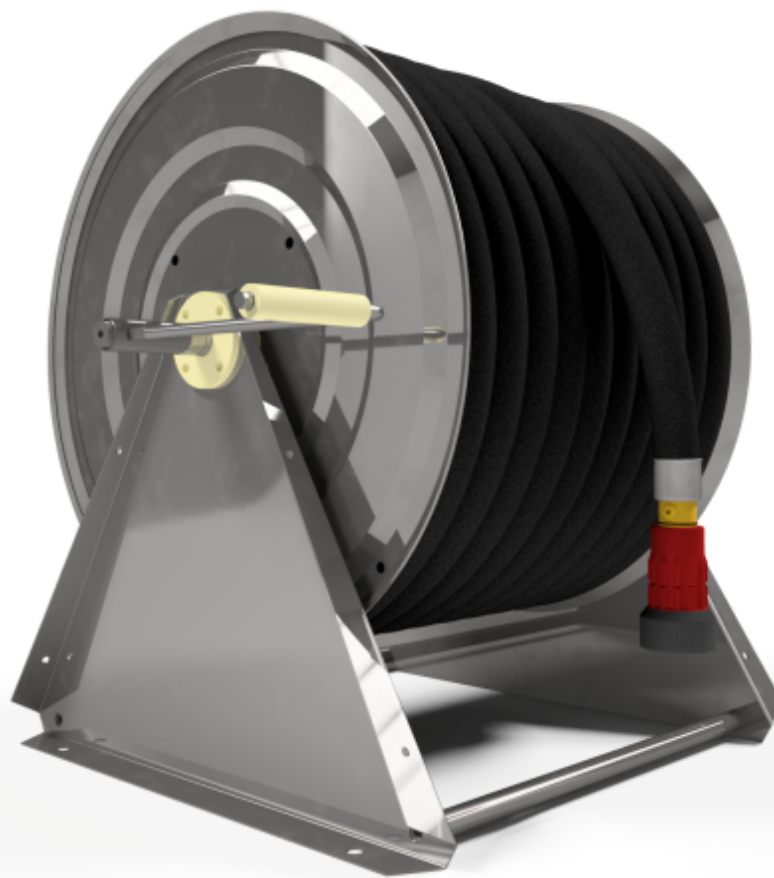

**PV-60TR Kela 550/400 ilman letkuyhd. - Letkukela, teollisuus**

---

**PV-60TR Kela 550/400 ilman letkuyhd. - Letkukela, teollisuus**

---

The easy-to-use industrial models are designed to withstand continued heavy use. PV-23T/TR and PV-25T/TR are equipped with a folding rewinding crank, hose guide and 1 shut-off valve. These models include a brass curve rising from the reel hub to the casing. PV-23T/ TR includes an additional connecting hose and a wall mounting bracket. The PV-25T/TR model includes an additional connecting hose and a hinged arm. PV-60 R includes a 1 shut-off valve and a rewinding crank with a 1 inner thread for a feed pipe.