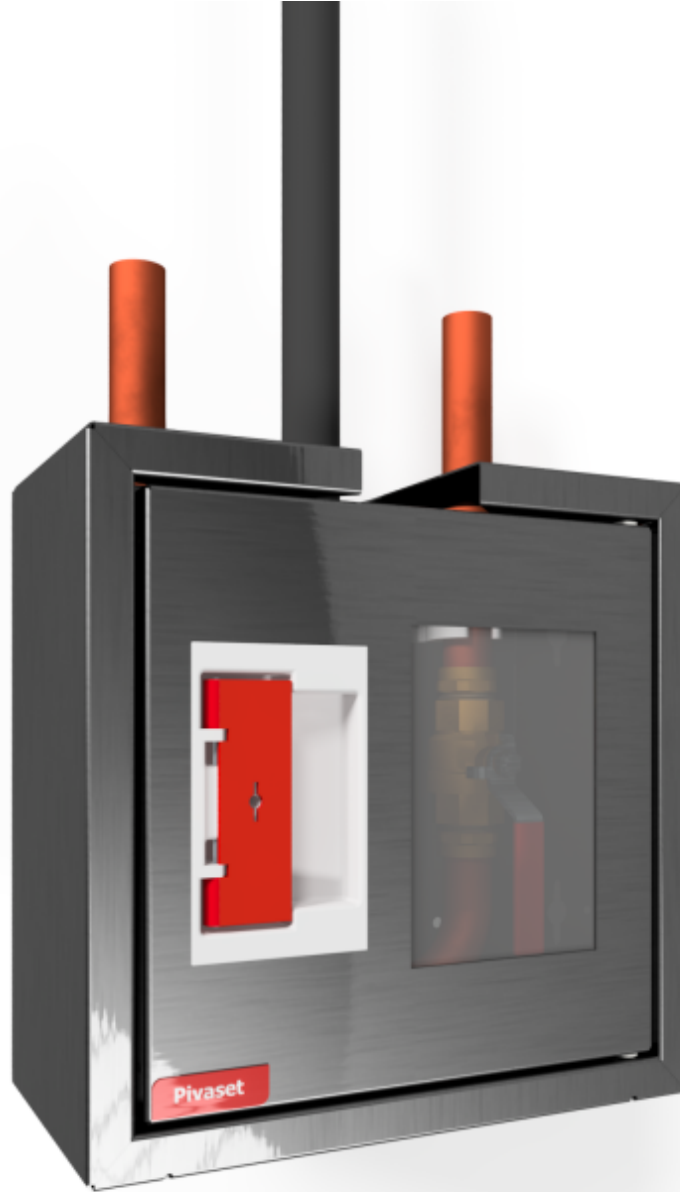

PV-7 SV RST Suihkuputkikaappi - Pilariposti

PV-7 SV RST Suihkuputkikaappi - Pilariposti

The door of the pillar fire hydrant is equipped with a special lock with a breakable lock protector. The cabinet (SV) with manual valve includes 2 hose guides, U-piping (Cu 28) and 1 shut-off valve. The empty cabinet (IV) only contains 1 hose guide. All pillar fire hydrants can be paired with a hose reel. Cabinets with a shut-off valve can be paired with fire hydrant reel PV-23 or PV-60. Nozzle cabinet delivered without equipment can be paired with, for example, fire hydrant reel with automatic valve PV-23A. Model PV-57 has space for a fire extinguisher.